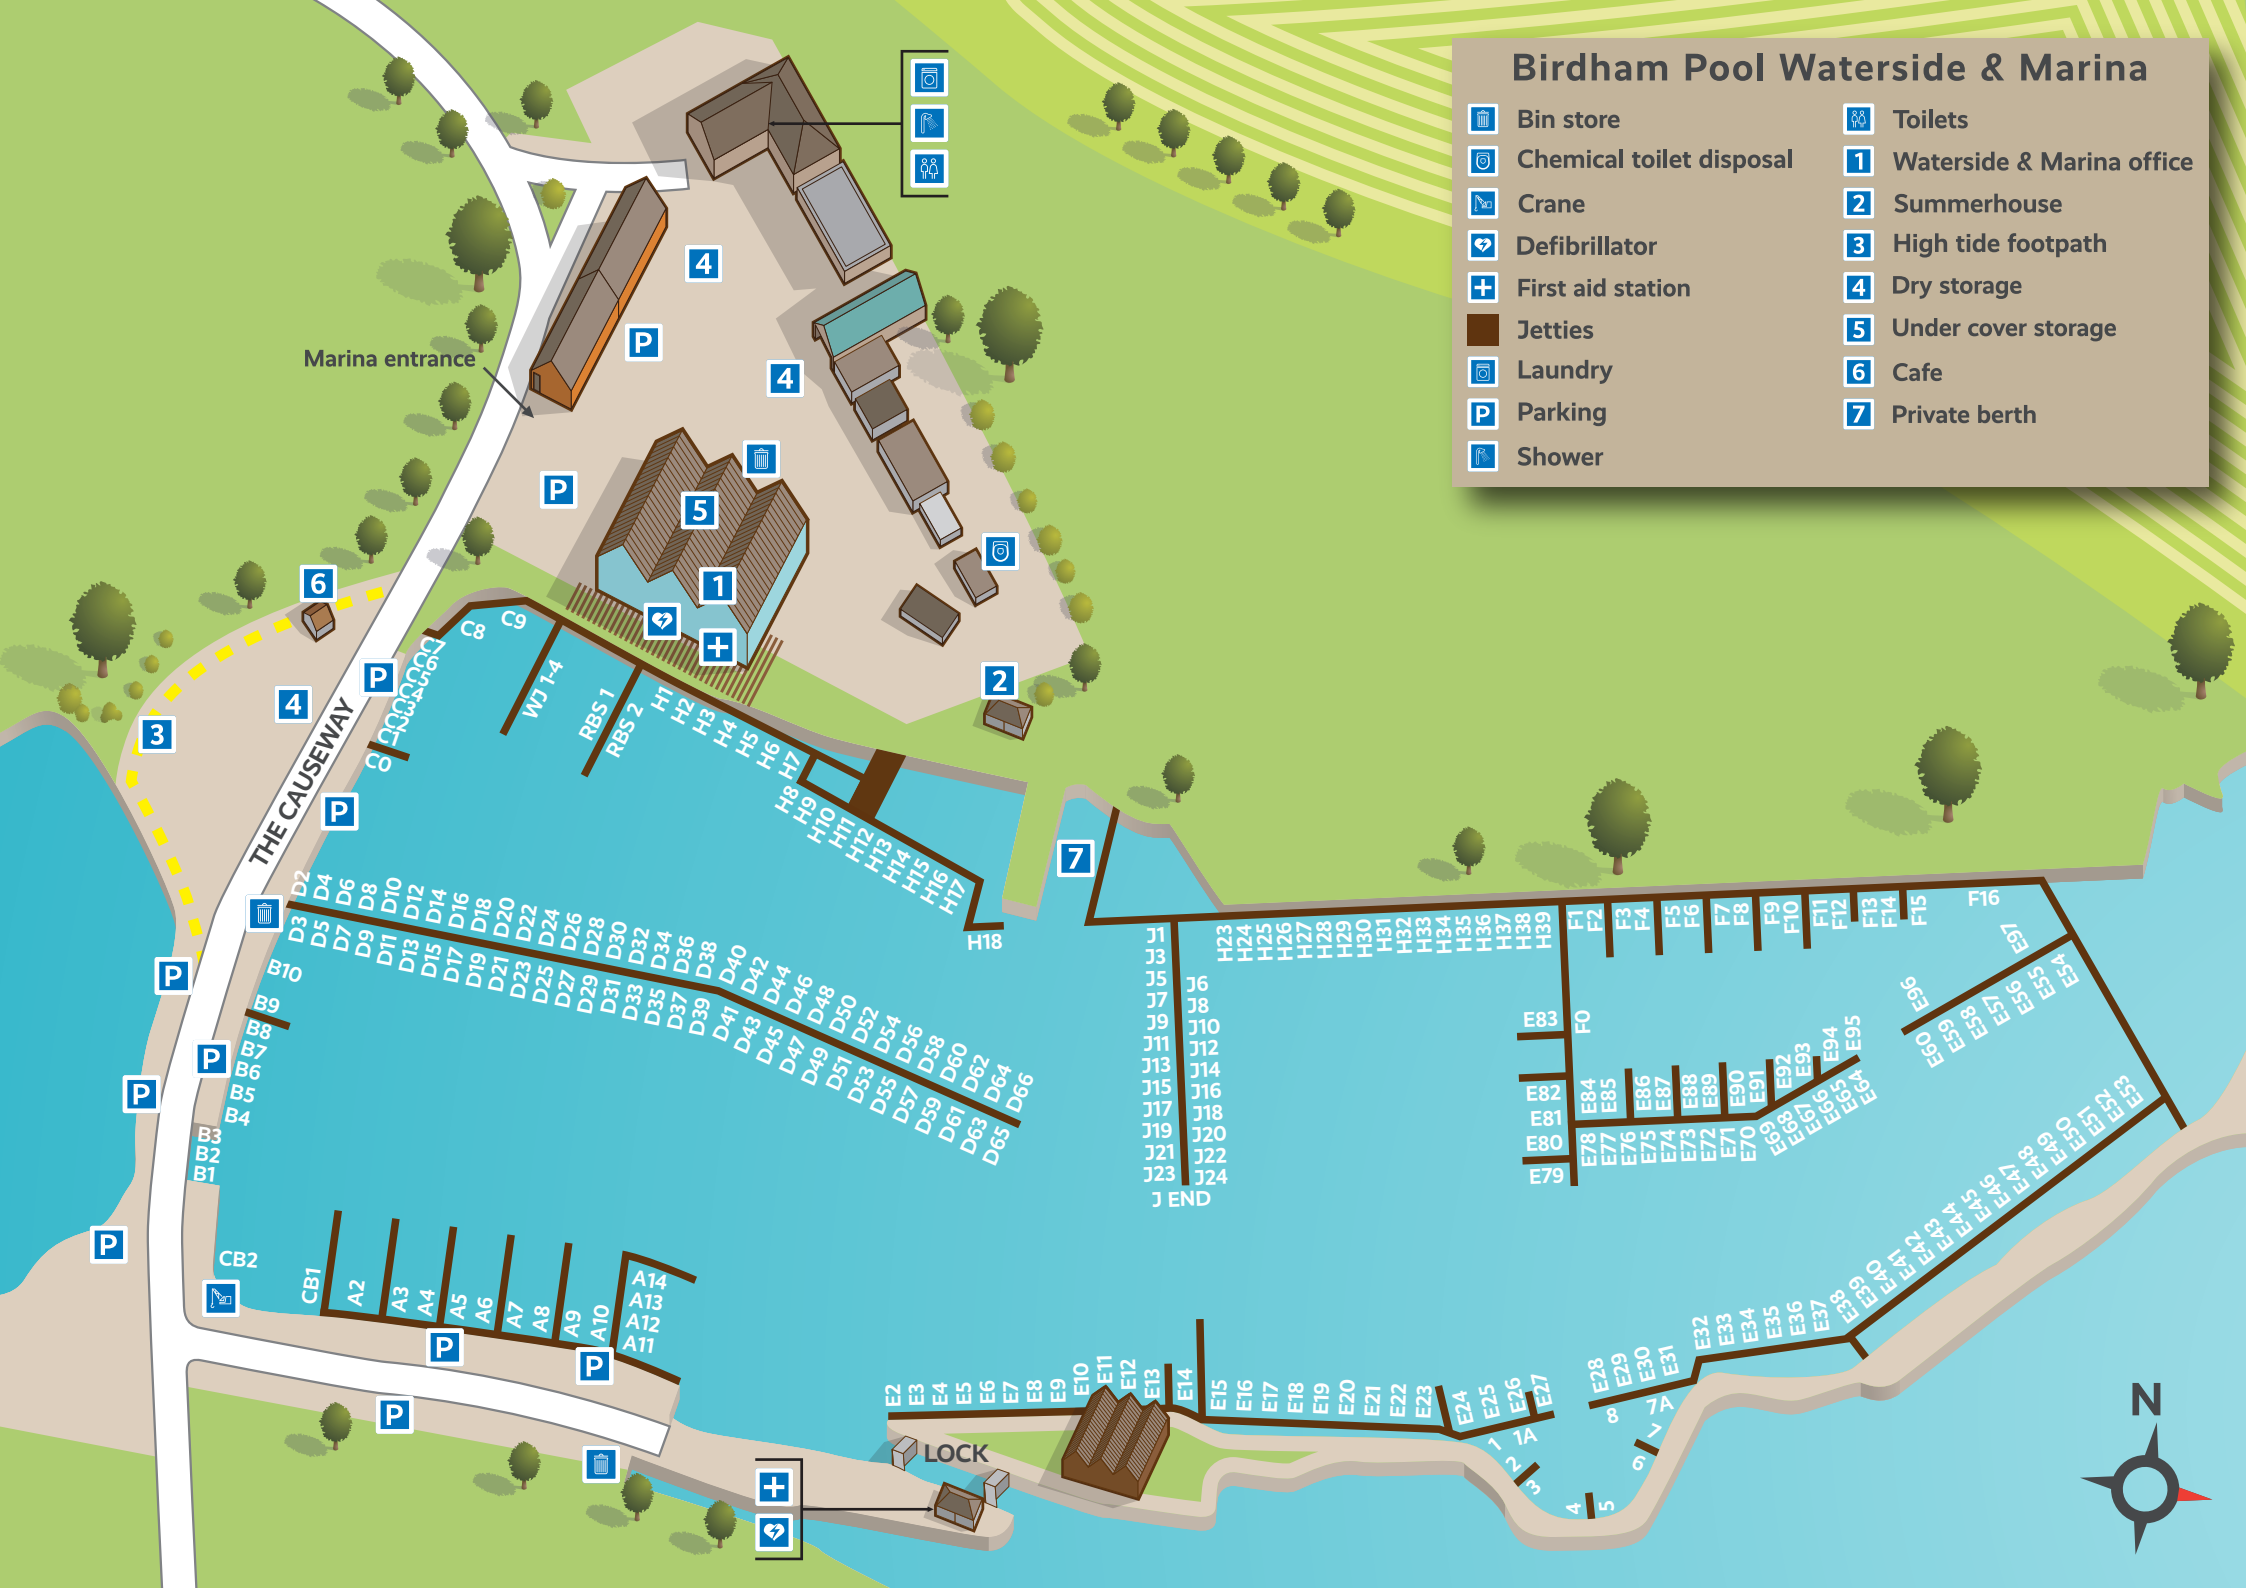

Birdham Pool Waterside & Marina

-  Bin store
-  Chemical toilet disposal
-  Crane
-  Defibrillator
-  First aid station
-  Jetties
-  Laundry
-  Parking
-  Shower
-  Toilets
-  Waterside & Marina office
-  Summerhouse
-  High tide footpath
-  Dry storage
-  Under cover storage
-  Cafe
-  Private berth

Marina entrance

THE CAUSEWAY

LOCK